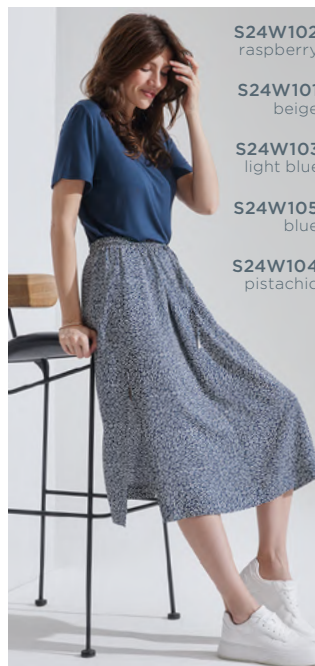

Any for
~~1600P~~ **1099P**

HOW GENTLE!

T-shirt
BTS108 white
NEW COLOR

Skirt
S24W102
raspberry

T-shirt
BTS128
white
(p. 280)

Skirt
S24W101
beige

T-shirt
BTS161
khaki (p. 278)

Skirt
S24W104
pistachio