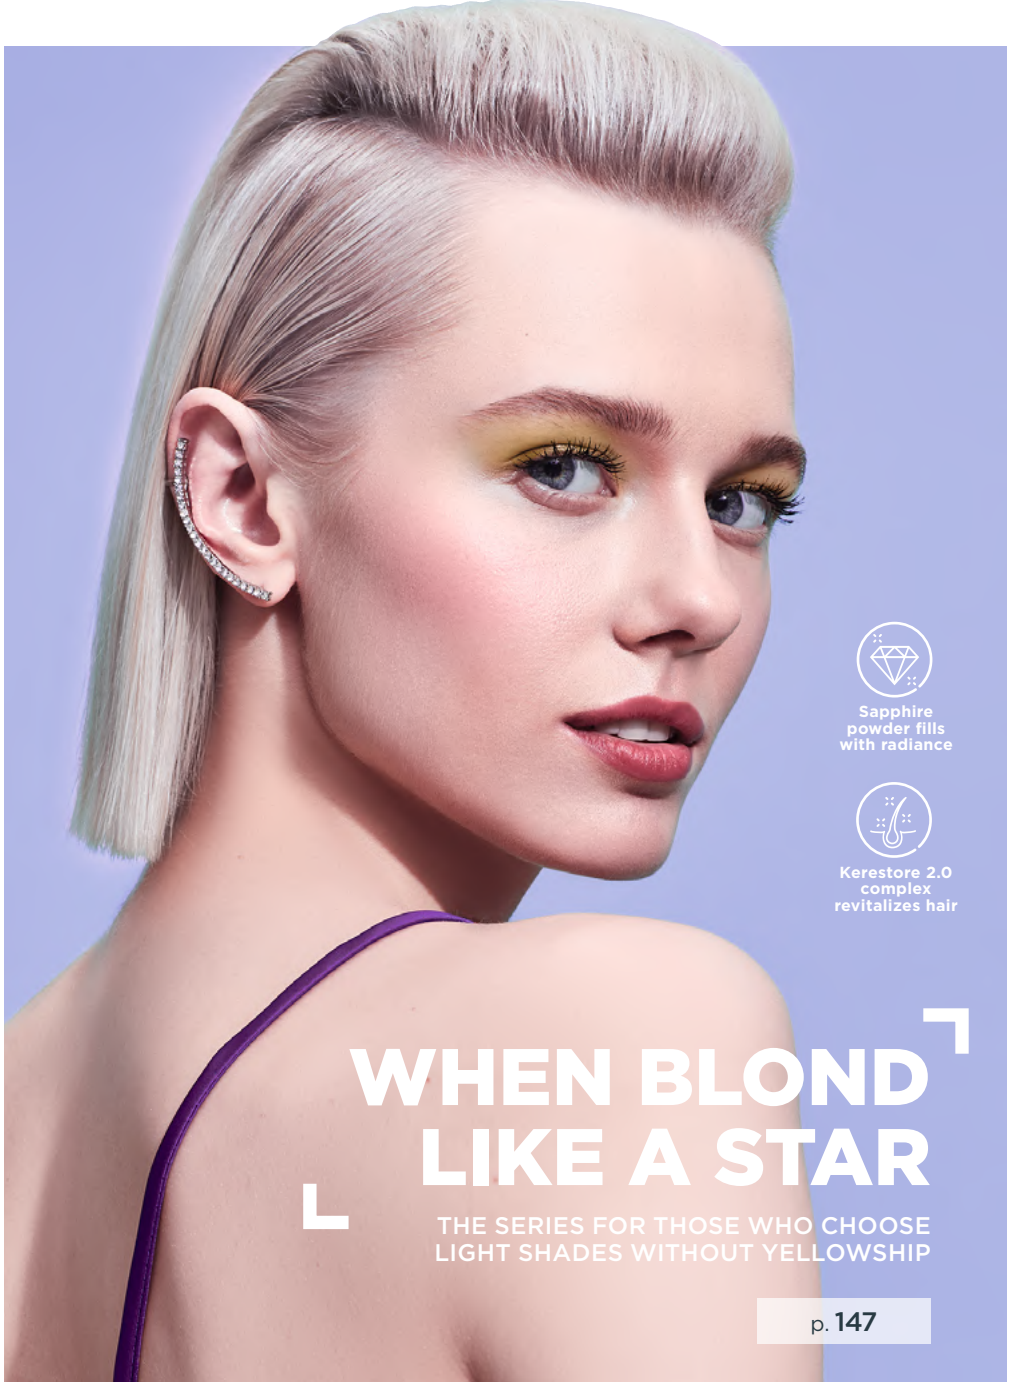

Sapphire powder fills with radiance

Kerestore 2.0 complex revitalizes hair

WHEN BLOND LIKE A STAR

THE SERIES FOR THOSE WHO CHOOSE LIGHT SHADES WITHOUT YELLOWSHIP

p. 147

Special OFFERS

Purchase **Bonus**

*Any set

Shampoo + Balm or

Shampoo + Mask

1200P

659P each

-45%

BEST SELLER

2710

Any for 600P **449P***