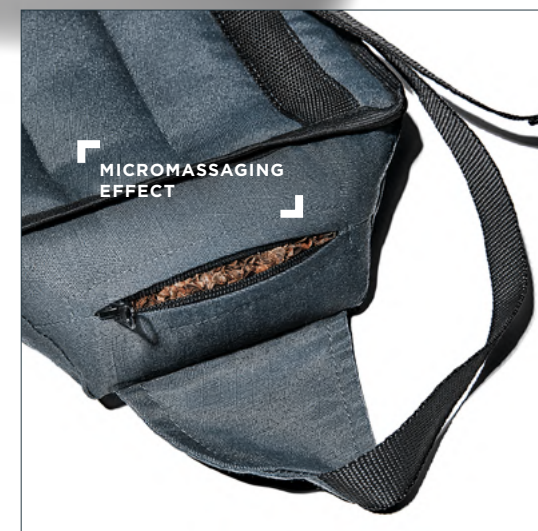

Sneakers
SSW127
cyberlime
NEW COLOR

TRY OUR NEW PRODUCT

with a discount of

-50%

Height and width
adjustment

ESSENCE OF YOUR COMFORT

WHEAT HUSK FILLED
BACK PILLOW IS ALL YOU
NEED FOR HEALTHY SPINE,
PERFECT STATURE,
AND PLEASANT SITTING

p. 215

- Holds your waist and relieves muscle tension
- Durable adjustment stripes easy to fix at any chair or armchair
- Perfect for those who spend a lot of time sitting
- Suitable for school children