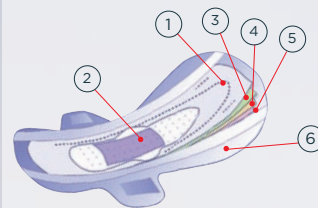

# 1+1=3

Offer is valid for p. 185

ACTi ViTY

100% PEACE OF MIND

SANITARY PADS WILL HELP YOU FEEL CONFIDENT AND NOT WORRY ABOUT UNPLEASANT SURPRISES

Night and day pads consist of six layers:

- 1 layer – soft perforated fiber, absorbs moisture and it does not pass it back
- 2 layer – antibacterial anion chip
- 3 layer – soft absorbent non-woven fiber
- 4 layer is a three-layer absorbent paper that creates a blockage of the incoming liquid
- 5 layer – soft absorbent non-woven fiber
- 6 layer is an air-permeable heat-stabilizing film