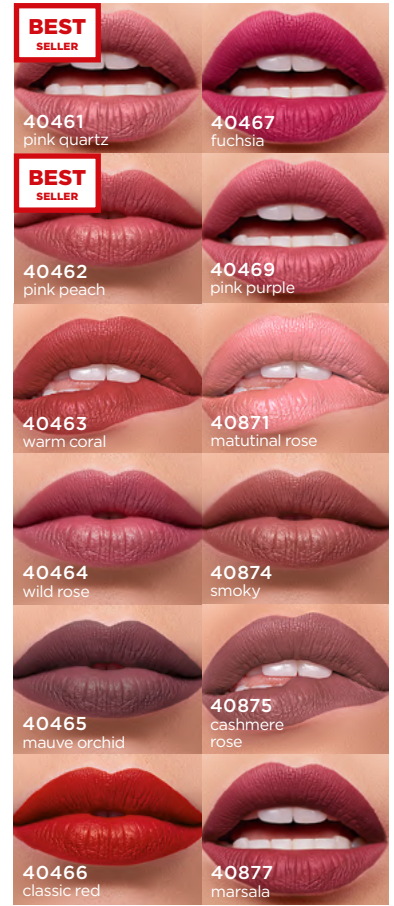

3341

BASIC NOTES

red berries / rose / praline

3340

Any
fragrance from
Queenship

-50%

Any one for 500* **229*** **-55%**

- AIRY POWDERY TEXTURE
- MATTE FINISH WITH MILD FOCUS EFFECT
- VISIBLY LEVELING AND SMOOTHING UP THE RELIEF OF YOUR LIPS

✓ Choose your makeup to match your dress

BE IN TIME before the New Year

Any one for 600* **329*** **-45%**

- TRENDY MATTE SHADES AND LASTING POWER
- BUXOM LIP COMPLEX GIVES 3D COLOR AND VISIBLE VOLUME TO YOUR LIPS